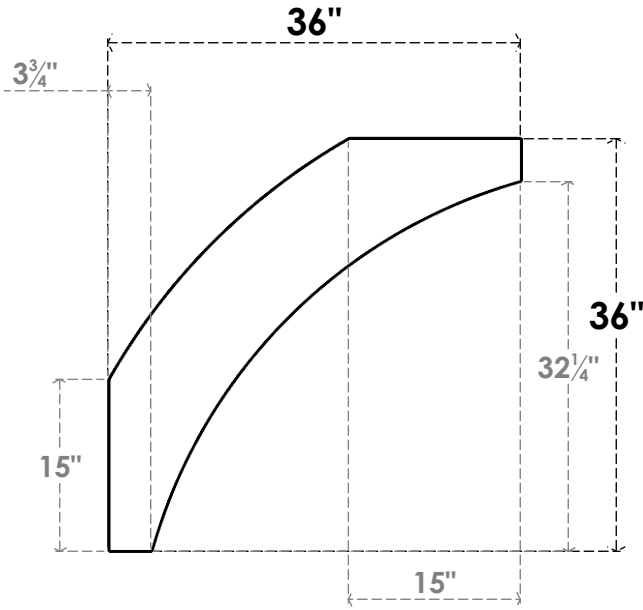

ITEM NUMBER: BRCPC060X36000X36000THR

6"W X 36"D X 36"H THORTON ARCHITECTURAL GRADE PVC CLOSED KNEE BRACE

SIDE PROFILE

FRONT PROFILE

ISOMETRIC

EKENA MILLWORK
2300 WEST MAIN ST.
CLARKSVILLE, TX 75426
TOLL FREE: 866-607-0453
WWW.EKENAMILLWORK.COM