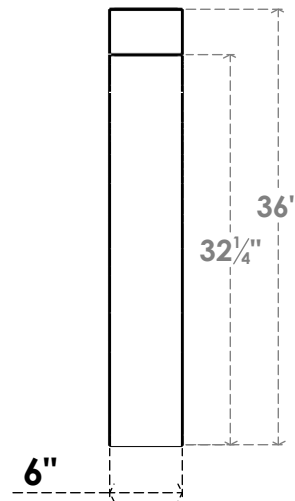

ITEM NUMBER: BRCPC060X36000X36000THR

6"W X 36"D X 36"H THORTON ARCHITECTURAL GRADE PVC CLOSED KNEE BRACE

SIDE PROFILE

FRONT PROFILE

ISOMETRIC

EKENA MILLWORK
2300 WEST MAIN ST.
CLARKSVILLE, TX 75426
TOLL FREE: 866-607-0453
WWW.EKENAMILLWORK.COM